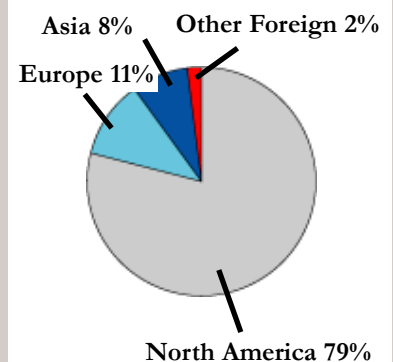

### Website Statistics

150,000 hits/month

14,000 unique visitors/month

8,000 registered users

6 to 8 new registrants/day

### Visitor Geographics